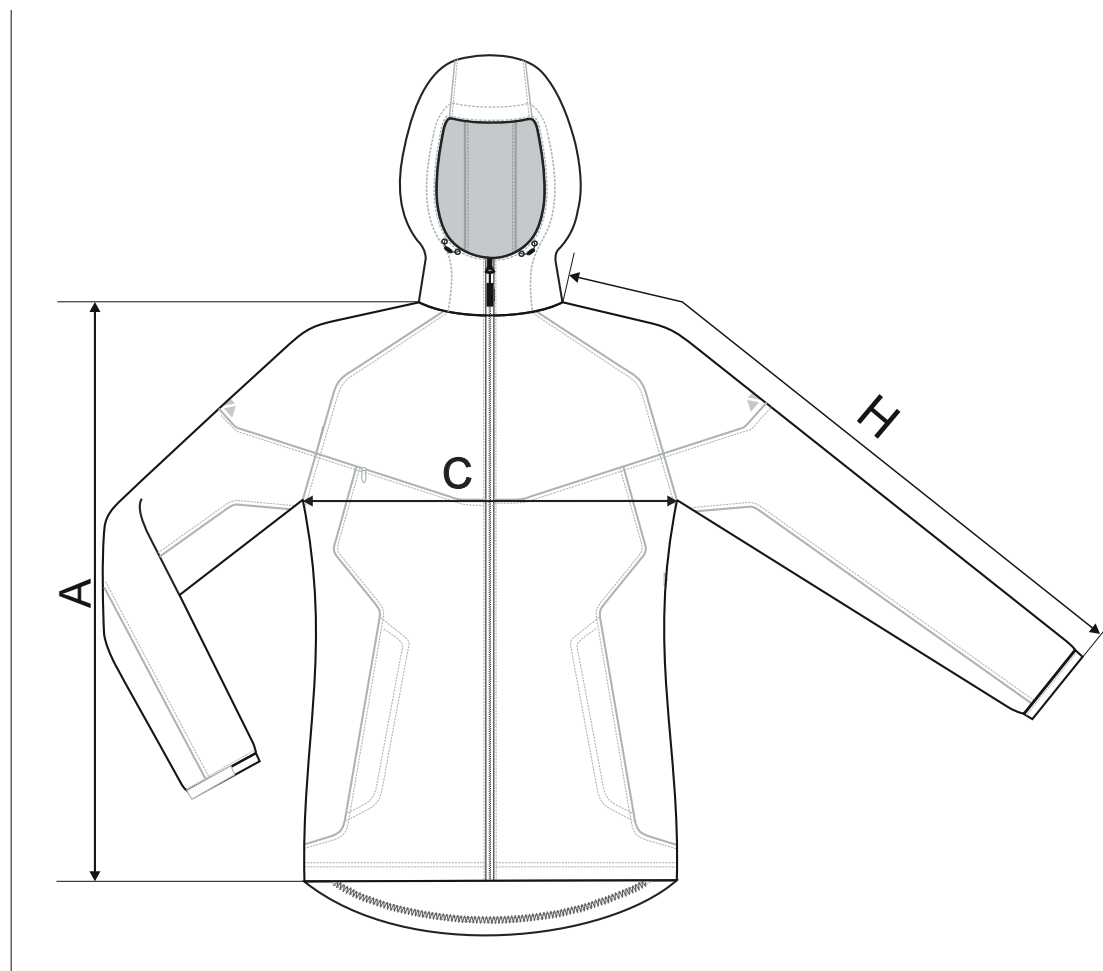

514 Cool ♀

SIZE SPECIFICATION [cm]

size	S	M	L	XL	2XL
A	63	64	67	70	72
C	52	56	60	66	72
H	71	72	74,5	76	77,5

All size specifications listed are in cm. Accepted tolerance of up to ± 5%.

STANDARD
100
PG020 153249
OETI