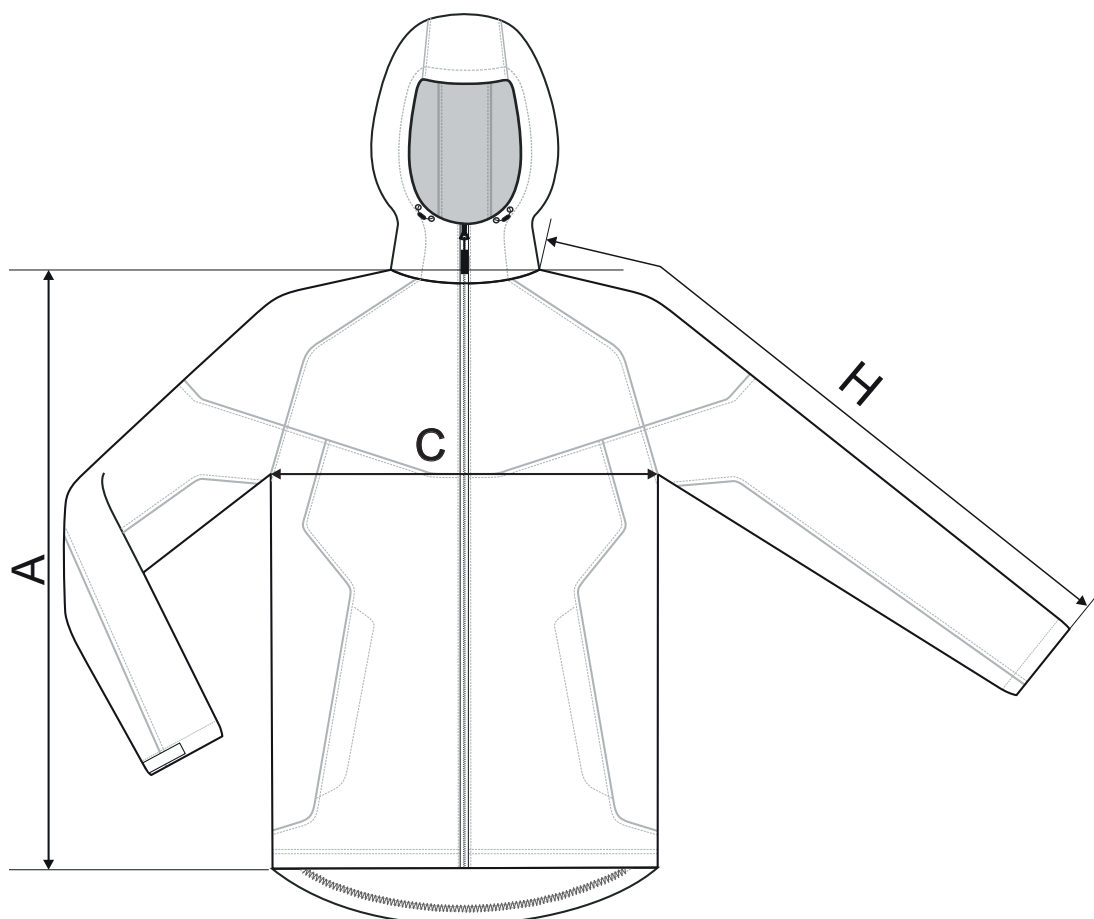

# 515 Cool ♂

## SIZE SPECIFICATION [cm]

size	S	M	L	XL	2XL	3XL
A	68	70	72	74	76	76
C	49	54	59	63	67	73
H	78	80	82	84	86	86

All size specifications listed are in cm. Accepted tolerance of up to  $\pm 5\%$ .

STANDARD  
100  
PG020 153249  
OETI